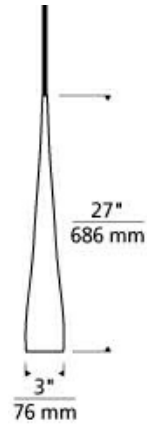

LED lamp not available in Clear or Transparent Smoke. MP mount includes 4" Round Flush Canopy.

700 _____ CYPL _____

JOB NAME _____

NOTES _____

CYPREE LARGE PENDANT

SPECIFICATIONS

HARDWARE MATERIAL	
SHADE MATERIAL	Glass
NET WEIGHT	5 lbs
HEIGHT	27in
WIDTH	3in
LENGTH	3in
UP LIGHT / DOWN LIGHT / BOTH?	
WET LISTED	
DAMP LISTED	
DRY LISTED	Yes
MIN. HANGING HEIGHT	
MAX HANGING HEIGHT	
SLOPED CEILING ADAPTABLE?	Yes
GENERAL LISTING	ETL Listed
INCLUDES	