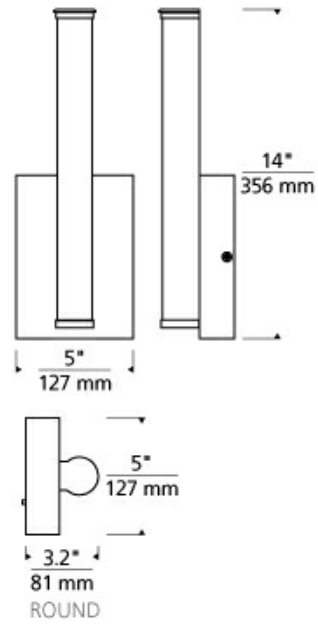

Satin Nickel

Chrome

Satin Nickel

LAMPING

LED includes 13 watt 764 delivered lumens 90 CRI 2700K or 3000K LED module. Dimmable with a low-voltage electronic dimmer. Can be mounted up or down. ADA compliant. 120v or 277v.

ORDERING INFORMATION

700BCLUF	SHAPE OR SIZE	LENGTH (A)	FINISH	LAMP
	R ROUND	14 1/4"	C CHROME	-LED927 INTEGRATED LED 90 CRI 2700K 120V
			S SATIN NICKEL	-LED927-277 INTEGRATED LED 90 CRI 2700K 277V
				-LED930 INTEGRATED LED 90 CRI 3000K 120V
				-LED930-277 INTEGRATED LED 90 CRI 3000K 277V

700BCLUF _____

JOB NAME _____

NOTES _____

LUFE ROUND 14 BATH

SPECIFICATIONS

HARDWARE MATERIAL	Metal
SHADE MATERIAL	Acrylic
NET WEIGHT	1.5 lbs
HEIGHT	14in
WIDTH	3.2in
LENGTH	5in
WET LISTED	
DAMP LISTED	Yes
DRY LISTED	
GENERAL LISTING	
INCLUDES	