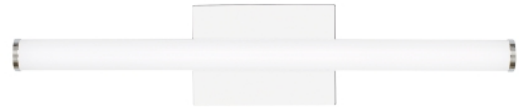

LUFE ROUND 24 BATH

PRODUCT FEATURES

- Sleek, minimalist bath bar design with frosted acrylic diffuser and cleverly hidden hardware which ensures a clean look
- High performance, energy efficient integrated LED light source with choice of 2,700K or 3,000K Color Temp and 90 CRI
- Fully dimmable with most ELV dimmers to create just the right atmosphere
- Damp rated for use in covered, damp areas like bathrooms
- Protected by a 5-year warranty; please go to www.lblighting.com for warranty details
- Ideal for commercial use since ADA compliant and available with 277v lamping

LAMPING

LED includes 23.3 watt 1676 delivered lumens 90 CRI 2700K or 3000K LED module. Dimmable with a low-voltage electronic dimmer. Mounts vertically or horizontally. ADA compliant. 120v or 277v.

Chrome

Satin Nickel

Chrome

ORDERING INFORMATION

700BCLUF	SHAPE OR SIZE	LENGTH (A)	FINISH	LAMP
	R ROUND	24 24"	C CHROME S SATIN NICKEL	-LED927 INTEGRATED LED 90 CRI 2700K 120V -LED927-277 INTEGRATED LED 90 CRI 2700K 277V -LED930 INTEGRATED LED 90 CRI 3000K 120V -LED930-277 INTEGRATED LED 90 CRI 3000K 277V

700BCLUF _____

JOB NAME _____

NOTES _____

LUFE ROUND 24 BATH

SPECIFICATIONS

HARDWARE MATERIAL	Metal
SHADE MATERIAL	Acrylic
NET WEIGHT	2 lbs
HEIGHT	5in
WIDTH	3.2in
LENGTH	24in
WET LISTED	
DAMP LISTED	Yes
DRY LISTED	
SLOPED CEILING ADAPTABLE?	No
GENERAL LISTING	ETL Listed
INCLUDES	