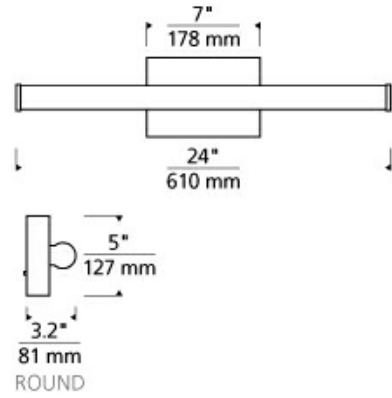

Satin Nickel

Chrome

ORDERING INFORMATION

700BCLUF	SHAPE OR SIZE	LENGTH (A)	FINISH	LAMP
	R ROUND	24 24"	C CHROME S SATIN NICKEL	-LED927 INTEGRATED LED 90 CRI 2700K 120V -LED927-277 INTEGRATED LED 90 CRI 2700K 277V -LED930 INTEGRATED LED 90 CRI 3000K 120V -LED930-277 INTEGRATED LED 90 CRI 3000K 277V

700BCLUF _____

JOB NAME _____

NOTES _____

LUFE ROUND 24 BATH

SPECIFICATIONS

HARDWARE MATERIAL	Metal
SHADE MATERIAL	Acrylic
NET WEIGHT	2 lbs
HEIGHT	5in
WIDTH	3.2in
LENGTH	24in
WET LISTED	
DAMP LISTED	Yes
DRY LISTED	
SLOPED CEILING ADAPTABLE?	No
GENERAL LISTING	ETL Listed
INCLUDES	