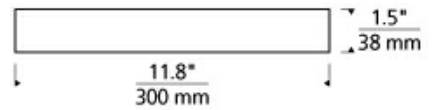

## SPECIFICATIONS

HARDWARE MATERIAL	
SHADE MATERIAL	
NET WEIGHT	3 lbs
HEIGHT	1.5in
WIDTH	11.8in
LENGTH	11.8in
UP LIGHT / DOWN LIGHT / BOTH?	
WET LISTED	
DAMP LISTED	Yes
DRY LISTED	
WALL / CEILING MOUNT	
SLOPED CEILING ADAPTABLE?	No
GENERAL LISTING	ETL Listed
INCLUDES	