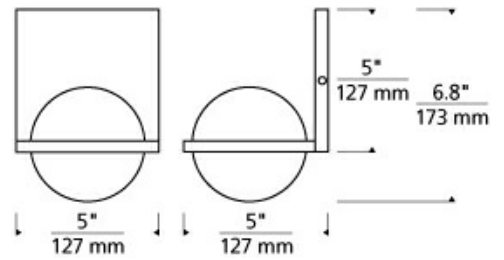

### HARDWARE MATERIAL

SHADE MATERIAL	Glass
NET WEIGHT	3 lbs
HEIGHT	6.8in
WIDTH	5in
LENGTH	5in
MIN. EXTENSION FROM WALL	5in
UP LIGHT / DOWN LIGHT / BOTH?	
WET LISTED	
DAMP LISTED	Yes
DRY LISTED	
UP / DOWN	
HORIZONTAL / VERTICAL	
WALL / CEILING MOUNT	
SLOPED CEILING ADAPTABLE?	No
GENERAL LISTING	ETL Listed
ADA COMPLIANT	
INCLUDES	