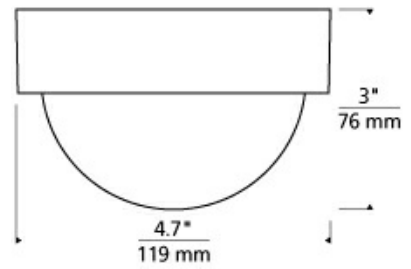

## SPECIFICATIONS

|                               |            |
|-------------------------------|------------|
| HARDWARE MATERIAL             |            |
| SHADE MATERIAL                |            |
| NET WEIGHT                    | 2.5 lbs    |
| HEIGHT                        | 4.7in      |
| WIDTH                         | 3in        |
| LENGTH                        | 4.7in      |
| UP LIGHT / DOWN LIGHT / BOTH? |            |
| WET LISTED                    |            |
| DAMP LISTED                   | Yes        |
| DRY LISTED                    |            |
| WALL / CEILING MOUNT          |            |
| SLOPED CEILING ADAPTABLE?     | No         |
| GENERAL LISTING               | ETL Listed |
| INCLUDES                      |            |