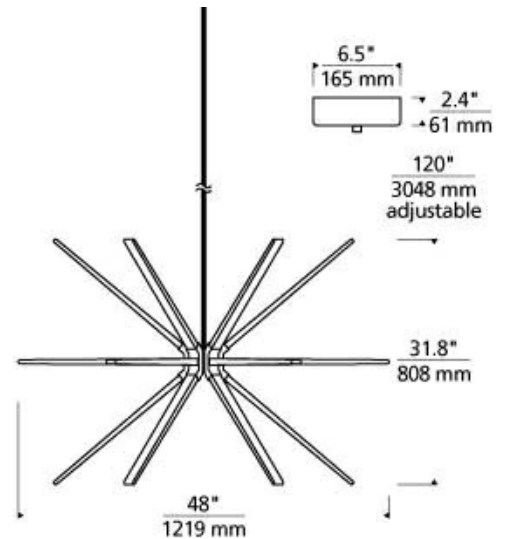

JOB NAME _____

NOTES _____

PHOTON 48 CHANDELIER

SPECIFICATIONS

HARDWARE MATERIAL	Metal
SHADE MATERIAL	Acrylic
NET WEIGHT	18.5 lbs
HEIGHT	31.8in
WIDTH	48in
LENGTH	48in
UP LIGHT / DOWN LIGHT / BOTH?	
WET LISTED	
DAMP LISTED	Yes
DRY LISTED	
MIN. HANGING HEIGHT	58.2in
MAX HANGING HEIGHT	144.2in
TOTAL CORD LENGTH	120in
TOTAL STEM LENGTH	
STEM QTY	
SLOPED CEILING ADAPTABLE?	Yes
GENERAL LISTING	ETL Listed
INCLUDES	