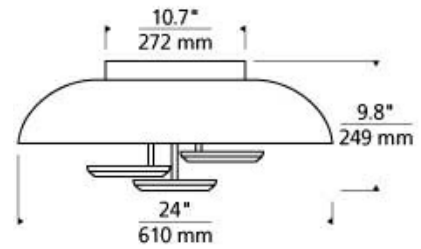

700FMPLR _____

JOB NAME _____

NOTES _____

PLURA 24 CEILING

SPECIFICATIONS

HARDWARE MATERIAL	Metal
SHADE MATERIAL	Metal
NET WEIGHT	10 lbs
HEIGHT	6.3in
WIDTH	24in
LENGTH	24in
UP LIGHT / DOWN LIGHT / BOTH?	
WET LISTED	
DAMP LISTED	
DRY LISTED	
WALL / CEILING MOUNT	
SLOPED CEILING ADAPTABLE?	No
GENERAL LISTING	ETL Listed
INCLUDES	