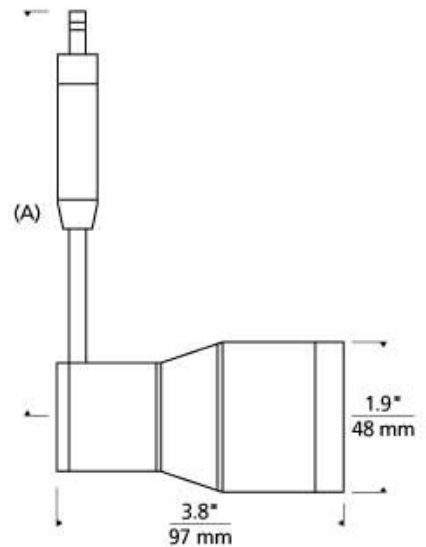

## SPECIFICATIONS

HARDWARE MATERIAL	Metal
SHADE MATERIAL	Metal
NET WEIGHT	0.5 lbs
HEIGHT	3.8in
WIDTH	1.9in
LENGTH	3.8in
BEAM SPREAD	
UP LIGHT / DOWN LIGHT / BOTH?	
WET LISTED	
DAMP LISTED	
DRY LISTED	Yes
MIN. HANGING HEIGHT	5in
MAX HANGING HEIGHT	5in
TOTAL CORD LENGTH	
SLOPED CEILING ADAPTABLE?	No
GENERAL LISTING	ETL Listed
INCLUDES	