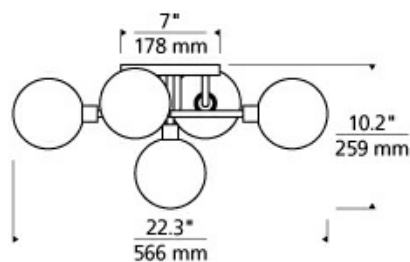

Opal/Brass version only available with LED930.
Mirrored Smoke/Polished Nickel version only available with LED927.

700FMVGO _____

JOB NAME _____

NOTES _____

VIAGGIO FLUSH MOUNT

SPECIFICATIONS

HARDWARE MATERIAL	Metal
SHADE MATERIAL	Glass
NET WEIGHT	4 lbs
HEIGHT	10.2in
WIDTH	22.3in
LENGTH	22.3in
UP LIGHT / DOWN LIGHT / BOTH?	
WET LISTED	
DAMP LISTED	Yes
DRY LISTED	
WALL / CEILING MOUNT	
GENERAL LISTING	ETL Listed
INCLUDES	

LAMPING SPECIFICATIONS

	LED LAMP	INTEGRATED LED	NON LED	NO LAMP
DELIVERED LUMENS	Opal/Brass : 1961.8 Smoke/Polished Nickel : 570			
WATTS	Opal/Brass : 4.5W Smoke/Polished Nickel : 2W			
MAX WATTAGE PER BULB	25W			25W
INPUT VOLTAGE	120V			120V
DIMMING TYPE*	ELV, TRIAC			ELV, TRIAC
CCT	Opal/Brass : 3000K Smoke/Polished Nickel : 2700K			
CRI	90 CRI			
LED LIFETIME				
L70	25000			
AVERAGE BULB HOURS				
FIELD SERVICEABLE LED				
LAMP BASE	Opal/Brass : Bi-Pin Smoke/Polished Nickel : E12 Candelabra Base			Opal/Brass : Bi-Pin Smoke/Polished Nickel : E12 Candelabra Base
LAMP SHAPE	Smoke/Polished Nickel : T6			Smoke/Polished Nickel : T6
LAMP INCLUDED?	Y			N
WARRANTY**	1 Year			1 Year