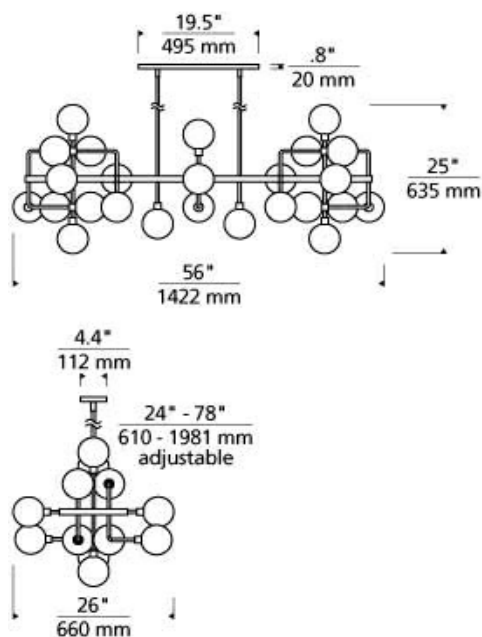

## SPECIFICATIONS

HARDWARE MATERIAL	Metal
SHADE MATERIAL	Glass
NET WEIGHT	38 lbs
HEIGHT	25in
WIDTH	26in
LENGTH	56in
UP LIGHT / DOWN LIGHT / BOTH?	
WET LISTED	
DAMP LISTED	Yes
DRY LISTED	
MIN. HANGING HEIGHT	43in
MAX HANGING HEIGHT	85in
TOTAL CORD LENGTH	
TOTAL STEM LENGTH	Up to 120in
STEM QTY	12
SLOPED CEILING ADAPTABLE?	Yes 45° Max
GENERAL LISTING	ETL Listed
INCLUDES	