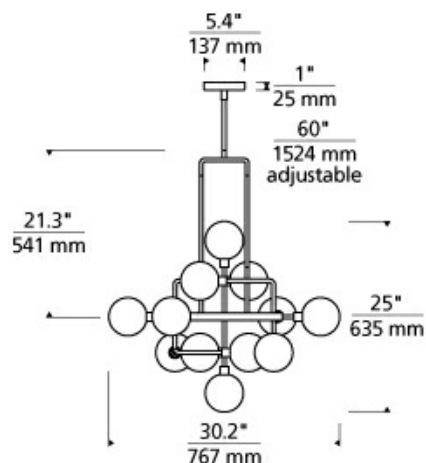

Opal / Brass

LAMPING

No Lamp Opal glass rated for (12) 5 watt max G9 Bi-Pin lamps (Not Included). No Lamp Smoke glass rated for (12) 5 watt max candelabra base E12 lamps (Not Included). LED Opal glass includes (12) 120 volt 4.5 watt, 4329.2 total delivered lumens, 3000K, LED G9 Bi-Pin lamps. Smoke glass includes (12) 120 volt 2 watt, 1368 total delivered lumens, 2700K, candelabra base LED E12 lamps. Dimmable with most LED compatible ELV and TRIAC dimmers. Fixture provided with 60 inches of variable rigid stems (includes (2) 6" and (4) 12") in coordinating finish. Can be installed on sloped ceiling up to 45°.

Opal/Brass version only available with LED930.
Mirrored Smoke/Polished Nickel version only available with LED927.

700VGO _____

JOB NAME _____

NOTES _____

VIAGGIO CHANDELIER

SPECIFICATIONS

HARDWARE MATERIAL	Metal
SHADE MATERIAL	Glass
NET WEIGHT	20 lbs
HEIGHT	43in
WIDTH	30.2in
LENGTH	30.2in
UP LIGHT / DOWN LIGHT / BOTH?	
WET LISTED	
DAMP LISTED	Yes
DRY LISTED	
MIN. HANGING HEIGHT	49in
MAX HANGING HEIGHT	100.3in
TOTAL CORD LENGTH	
TOTAL STEM LENGTH	Up to 60in
STEM QTY	6
SLOPED CEILING ADAPTABLE?	Yes
GENERAL LISTING	ETL Listed
INCLUDES	

LAMPING SPECIFICATIONS

	LED LAMP	INTEGRATED LED	NON LED	NO LAMP
DELIVERED LUMENS	Opal/Brass : 3636 Smoke/Polished Nickel : 1368			
WATTS	Opal/Brass : 4.5W Smoke/Polished Nickel : 2W			
MAX WATTAGE PER BULB	5W			5W
INPUT VOLTAGE	120V			120V
DIMMING TYPE*	ELV, TRIAC			ELV, TRIAC
CCT	Opal/Brass : 3000K Smoke/Polished Nickel : 2700K			Not Applicable
CRI	90 CRI			
LED LIFETIME				
L70				
AVERAGE BULB HOURS	25000			
FIELD SERVICEABLE LED				
LAMP BASE	Opal/Brass : LED Bi-Pin Smoke/Polished Nickel : E12 Candelabra Base			Opal/Brass : LED Bi-Pin Smoke/Polished Nickel : E12 Candelabra Base
LAMP SHAPE	Opal/Brass : G9 Smoke/Polished Nickel : T6			Opal/Brass : G9 Smoke/Polished Nickel : T6
LAMP INCLUDED?	Y			N
WARRANTY**	1 Year			1 Year