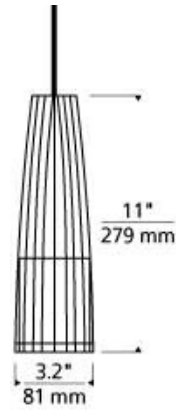

Note. Note. MP includes 4" Round Flush Canopy.  
 Chrome is not available for MonoRail or Two-Circuit MonoRail.

700 \_\_\_\_\_ EVO \_\_\_\_\_

JOB NAME \_\_\_\_\_

NOTES \_\_\_\_\_

## SPECIFICATIONS

HARDWARE MATERIAL	Metal
SHADE MATERIAL	Metal
NET WEIGHT	1.5 lbs
HEIGHT	11in
WIDTH	3.2in
LENGTH	3.2in
UP LIGHT / DOWN LIGHT / BOTH?	
WET LISTED	
DAMP LISTED	
DRY LISTED	Yes
MIN. HANGING HEIGHT	17in
MAX HANGING HEIGHT	83in
SLOPED CEILING ADAPTABLE?	Yes 45° Max
GENERAL LISTING	ETL Listed
INCLUDES	