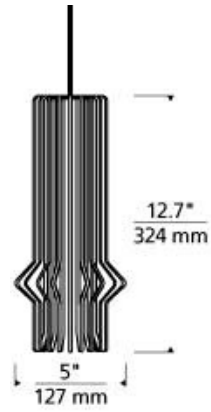

## SPECIFICATIONS

HARDWARE MATERIAL	Metal
SHADE MATERIAL	Metal
NET WEIGHT	2.5 lbs
HEIGHT	12.7in
WIDTH	5.5in
LENGTH	5.5in
UP LIGHT / DOWN LIGHT / BOTH?	
WET LISTED	
DAMP LISTED	
DRY LISTED	
MIN. HANGING HEIGHT	19.2in
MAX HANGING HEIGHT	85.2in
SLOPED CEILING ADAPTABLE?	
GENERAL LISTING	
INCLUDES	