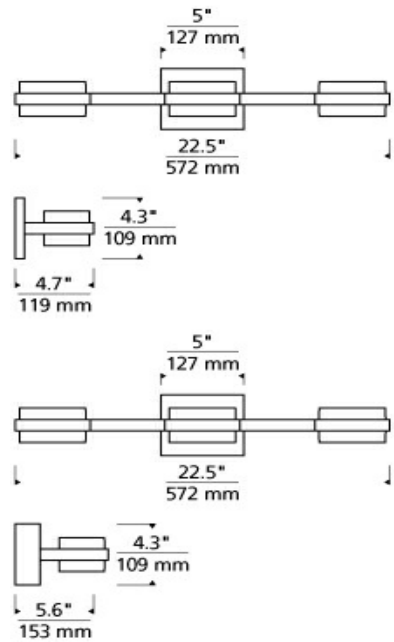

Chrome Standard

Chrome Standard

Satin Nickel Standard

Chrome Shallow

Satin Nickel Shallow

ORDERING INFORMATION

| 700BCKMD SHAPE OR SIZE | FINISH | LAMP |
|------------------------|----------------|-----------------------------------|
| 3H 3 SHALLOW | C CHROME | -LED930 LED 90 CRI 3000K 120V |
| 3S 3 STANDARD | S SATIN NICKEL | -LED930-277 LED 90 CRI 3000K 277V |

700BCKMD _____

JOB NAME _____

NOTES _____

KAMDEN 3-LIGHT BATH

SPECIFICATIONS

| | |
|---------------------------|------------|
| HARDWARE MATERIAL | Metal |
| SHADE MATERIAL | Glass |
| NET WEIGHT | 3.0 lbs |
| HEIGHT | 4.3in |
| WIDTH | 4.7in |
| LENGTH | 22.5in |
| WET LISTED | |
| DAMP LISTED | Yes |
| DRY LISTED | |
| SLOPED CEILING ADAPTABLE? | No |
| GENERAL LISTING | ETL Listed |
| INCLUDES | |