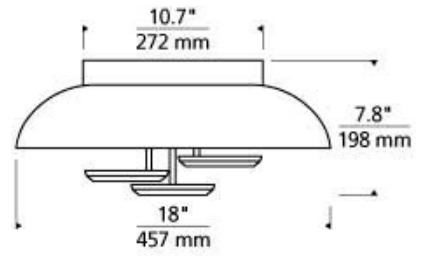

## ORDERING INFORMATION

700FMPLR	LENGTH (A)	FINISH	LAMP
	18 18"	W WHITE	-LED930 LED 90 CRI 3000K 120V -LED930-277 LED 90 CRI 3000K 277V

700FMPLR \_\_\_\_\_

JOB NAME \_\_\_\_\_

NOTES \_\_\_\_\_

## SPECIFICATIONS

HARDWARE MATERIAL	Metal
SHADE MATERIAL	Metal
NET WEIGHT	7.5 lbs
HEIGHT	4.7in
WIDTH	18in
LENGTH	18in
UP LIGHT / DOWN LIGHT / BOTH?	
WET LISTED	
DAMP LISTED	
DRY LISTED	
WALL / CEILING MOUNT	
SLOPED CEILING ADAPTABLE?	No
GENERAL LISTING	ETL Listed
INCLUDES	