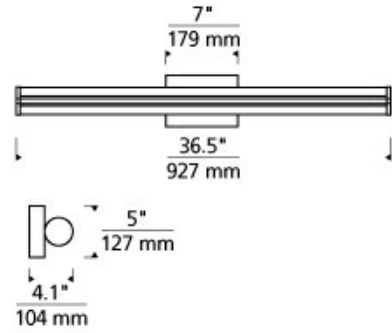

LAMPING

Includes 36 watt, 3153 delivered lumen, 3000K LED module. Dimmable with low-voltage electronic dimmer.

Chrome

Chrome

Satin Nickel

ORDERING INFORMATION

700BCPET	LENGTH (A)	FINISH	LAMP
	36 36"	C CHROME S SATIN NICKEL	-LED930 LED 90 CRI 3000K 120V -LED930-277 LED 90 CRI 3000K 277V

700BCPET _____

JOB NAME _____

NOTES _____

PETRA 36 BATH

SPECIFICATIONS

HARDWARE MATERIAL	Metal
SHADE MATERIAL	Acrylic
NET WEIGHT	5.5 lbs
HEIGHT	5in
WIDTH	4.1in
LENGTH	36.5in
WET LISTED	
DAMP LISTED	Yes
DRY LISTED	
SLOPED CEILING ADAPTABLE?	No
GENERAL LISTING	ETL Listed
INCLUDES	