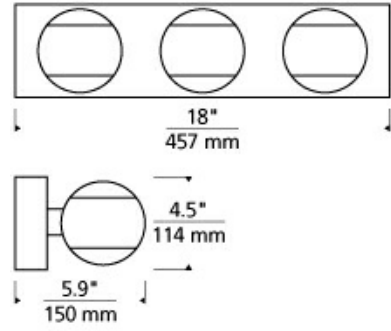

700BCOKO _____

JOB NAME _____

NOTES _____

OKO 3-LIGHT BATH

SPECIFICATIONS

HARDWARE MATERIAL	Metal
SHADE MATERIAL	Steel
NET WEIGHT	4.5 lbs
HEIGHT	4.5in
WIDTH	5.9in
LENGTH	18in
WET LISTED	
DAMP LISTED	Yes
DRY LISTED	
SLOPED CEILING ADAPTABLE?	No
GENERAL LISTING	ETL Listed
INCLUDES	