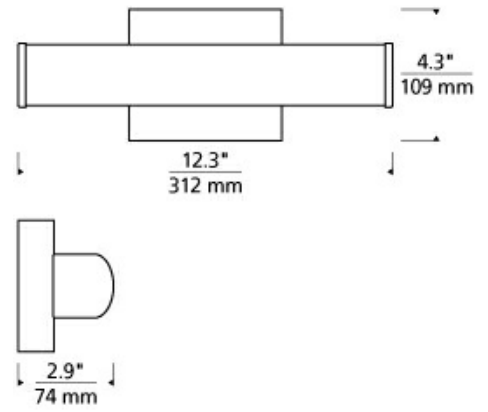

## ORDERING INFORMATION

700BCBAS	LENGTH (A)	FINISH	LAMP
	13 13"	C CHROME S SATIN NICKEL	-LED927 LED 90 CRI 2700K 120V -LED927-277 LED 90 CRI 2700K 277V

700BCBAS \_\_\_\_\_

JOB NAME \_\_\_\_\_

NOTES \_\_\_\_\_

## SPECIFICATIONS

HARDWARE MATERIAL	Metal
SHADE MATERIAL	Glass
NET WEIGHT	2 lbs
HEIGHT	4.3in
WIDTH	3.4in
LENGTH	12.3in
WET LISTED	
DAMP LISTED	
DRY LISTED	
SLOPED CEILING ADAPTABLE?	No
GENERAL LISTING	ETL Listed
INCLUDES	