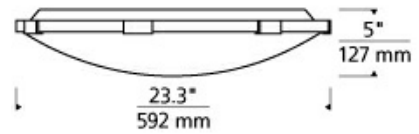

700FMLNC _____

JOB NAME _____

NOTES _____

LANCE 24 FLUSH MOUNT

SPECIFICATIONS

HARDWARE MATERIAL	Metal
SHADE MATERIAL	Glass
NET WEIGHT	13.5 lbs
HEIGHT	5in
WIDTH	23.3in
LENGTH	23.3in
UP LIGHT / DOWN LIGHT / BOTH?	
WET LISTED	
DAMP LISTED	Yes
DRY LISTED	
WALL / CEILING MOUNT	
GENERAL LISTING	ETL Listed
INCLUDES	