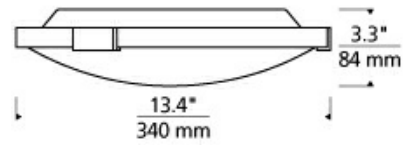

700FMLNC _____

JOB NAME _____

NOTES _____

LANCE 13 FLUSH MOUNT

SPECIFICATIONS

HARDWARE MATERIAL	Metal
SHADE MATERIAL	Glass
NET WEIGHT	2 lbs
HEIGHT	3.3in
WIDTH	13.4in
LENGTH	13.4in
UP LIGHT / DOWN LIGHT / BOTH?	
WET LISTED	
DAMP LISTED	Yes
DRY LISTED	
WALL / CEILING MOUNT	
GENERAL LISTING	ETL Listed
INCLUDES	