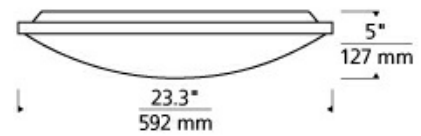

## SPECIFICATIONS

HARDWARE MATERIAL	Metal
SHADE MATERIAL	Glass
NET WEIGHT	12 lbs
HEIGHT	5in
WIDTH	23.3in
LENGTH	23.3in
UP LIGHT / DOWN LIGHT / BOTH?	
WET LISTED	
DAMP LISTED	Yes
DRY LISTED	
WALL / CEILING MOUNT	
GENERAL LISTING	ETL Listed
INCLUDES	