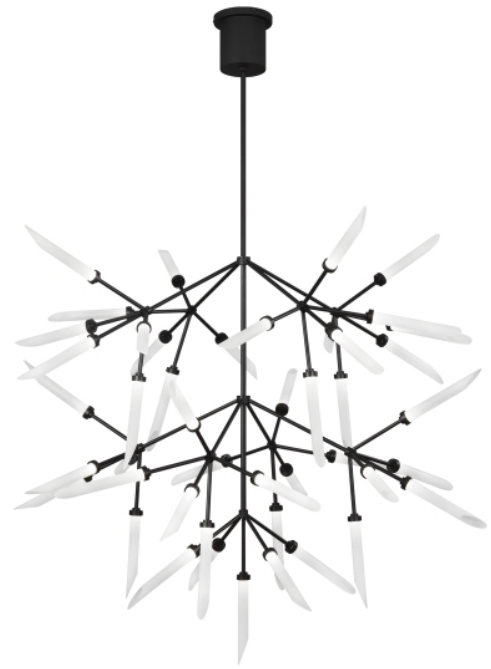

SPUR GRANDE CHANDELIER

PRODUCT FEATURES

- Impactful modern chandelier in a universally appealing size
- Use alone for medium room applications, or as dramatic foyer lighting
- Complementary Spur chandelier also available from Tech Lighting
- Fully dimmable LED lamping options to create the desired ambiance
- High quality, long-lasting integrated LED lamping included to save you time and money
- Protected by a 5-year warranty, please visit www.techlighting.com for details

Frost/Matte Black

LAMPING

Includes (45) 2.6 watt, 91 delivered lumen (4113 total delivered lumens), 2700K, LED modules. Fixture ships with 60 inches of variable rigid stems (one 12 inch & two 24 inch) in coordinating finish. Dimmable with most LED compatible ELV dimmers. Can be installed on a sloped ceiling up to 45°.

Frost/Aged Brass

Frost/Satin Nickel

Frost/Matte Black

ORDERING INFORMATION

700SPRG	COLOR	FINISH	LAMP
	F FROST	R AGED BRASS B MATTE BLACK S SATIN NICKEL	-LED927 LED 90 CRI 2700K 120V

700SPRG _____

JOB NAME _____

NOTES _____

SPUR GRANDE CHANDELIER

SPECIFICATIONS

HARDWARE MATERIAL	Metal
SHADE MATERIAL	Glass
NET WEIGHT	16 lbs
HEIGHT	55.6in
WIDTH	41.1in
LENGTH	41.1in
UP LIGHT / DOWN LIGHT / BOTH?	
WET LISTED	
DAMP LISTED	Yes
DRY LISTED	
MIN. HANGING HEIGHT	56in
MAX HANGING HEIGHT	104in
TOTAL CORD LENGTH	
TOTAL STEM LENGTH	Up to 60in
STEM QTY	6
SLOPED CEILING ADAPTABLE?	Yes
GENERAL LISTING	ETL Listed
INCLUDES	