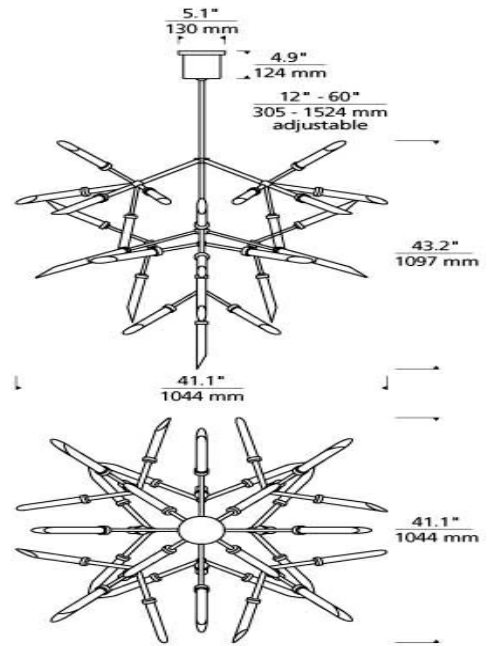

Frost/Matte Black

LAMPING

Includes (45) 2.6 watt, 91 delivered lumen (4113 total delivered lumens), 2700K, LED modules. Fixture ships with 60 inches of variable rigid stems (one 12 inch & two 24 inch) in coordinating finish. Dimmable with most LED compatible ELV dimmers. Can be installed on a sloped ceiling up to 45°.

NOTES _____

SPUR GRANDE CHANDELIER

SPECIFICATIONS

HARDWARE MATERIAL	Metal
SHADE MATERIAL	Glass
NET WEIGHT	16 lbs
HEIGHT	55.6in
WIDTH	41.1in
LENGTH	41.1in
UP LIGHT / DOWN LIGHT / BOTH?	
WET LISTED	
DAMP LISTED	Yes
DRY LISTED	
MIN. HANGING HEIGHT	56in
MAX HANGING HEIGHT	104in
TOTAL CORD LENGTH	
TOTAL STEM LENGTH	Up to 60in
STEM QTY	6
SLOPED CEILING ADAPTABLE?	Yes
GENERAL LISTING	ETL Listed
INCLUDES	