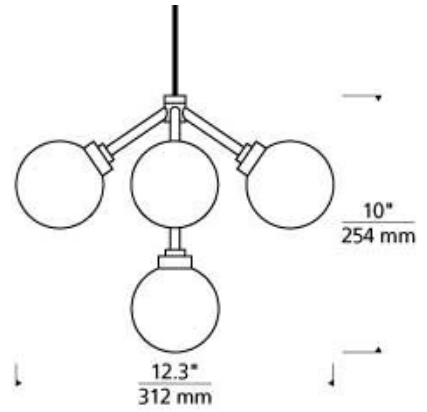

## SPECIFICATIONS

HARDWARE MATERIAL	Metal
SHADE MATERIAL	Glass
NET WEIGHT	2 lbs
HEIGHT	10in
WIDTH	12.3in
LENGTH	12.3in
UP LIGHT / DOWN LIGHT / BOTH?	
WET LISTED	
DAMP LISTED	
DRY LISTED	Yes
MIN. HANGING HEIGHT	16in
MAX HANGING HEIGHT	82in
SLOPED CEILING ADAPTABLE?	Yes
GENERAL LISTING	ETL Listed
INCLUDES	