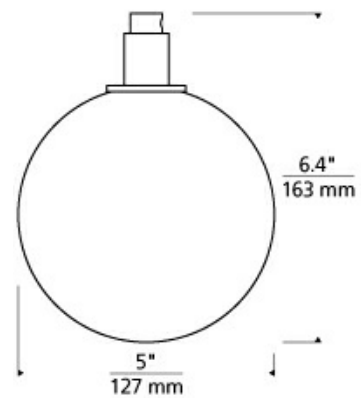

Aged Brass

LAMPING

Rated for up to (3) 5 watt MAX. E12 candelabra base lamps (Not included). LED includes 120 volt 2 watt, 160 delivered lumen (559.7 total delivered lumens), 90 CRI 2700K, E12 base LED vintage tubular lamps. Fixture provided with 10 feet of field-cuttable black cloth cord. Dimmable with most LED compatible ELV and TRIAC dimmers.

Aged Brass

ORDERING INFORMATION

700GMBMP SHAPE OR SIZE	COLOR	FINISH	LAMP
3 3-LITE CHANDELIER	C CLEAR	R AGED BRASS S SATIN NICKEL	NO LAMP -LED927 LED 90 CRI 2700K 120V (T20/T24)

700GMBMP _____

JOB NAME _____

NOTES _____

GAMBIT 3-LIGHT CHANDELIER

SPECIFICATIONS

HARDWARE MATERIAL	Metal
SHADE MATERIAL	Glass
NET WEIGHT	2.5 lbs
HEIGHT	6.4in
WIDTH	9.3in
LENGTH	10in
UP LIGHT / DOWN LIGHT / BOTH?	
WET LISTED	
DAMP LISTED	Yes
DRY LISTED	
MIN. HANGING HEIGHT	18.4in
MAX HANGING HEIGHT	126.4in
TOTAL CORD LENGTH	120in
TOTAL STEM LENGTH	
STEM QTY	
SLOPED CEILING ADAPTABLE?	Yes 35° Max
GENERAL LISTING	ETL Listed
INCLUDES	