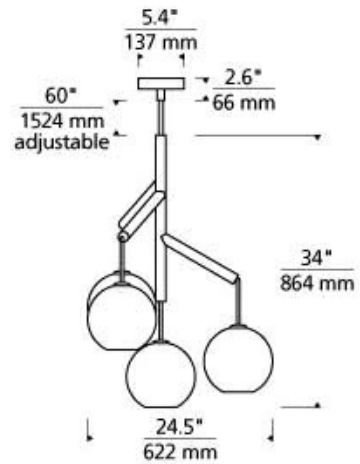

Clear/Satin Nickel

LAMPING

Rated for up to (4) 60 watt max E26 medium based lamps (Lamps Not Included). LED includes (4) 3.5 watt, (1200 delivered lumens 2700K, medium base LED vintage radio lamps. Fixture provided with sixty inches of variable rigid stems (includes four 12" stems & two 6" stems). Ships with 9 inches of field-cuttable black cloth cord. Dimmable with most LED compatible ELV and TRIAC dimmers. Can be installed on a sloped ceiling up to 45°.

700SDNMP _____

JOB NAME _____

NOTES _____

SEDONA SINGLE CHANDELIER

SPECIFICATIONS

HARDWARE MATERIAL	Metal
SHADE MATERIAL	Glass
NET WEIGHT	7.5 lbs
HEIGHT	34.5in
WIDTH	24.5in
LENGTH	24.5in
UP LIGHT / DOWN LIGHT / BOTH?	
WET LISTED	
DAMP LISTED	Yes
DRY LISTED	
MIN. HANGING HEIGHT	43.1in
MAX HANGING HEIGHT	97.1in
TOTAL CORD LENGTH	9in
TOTAL STEM LENGTH	Up to 60in
STEM QTY	6
SLOPED CEILING ADAPTABLE?	Yes
GENERAL LISTING	ETL Listed
INCLUDES	

LAMPING SPECIFICATIONS

	LED LAMP	INTEGRATED LED	NON LED	NO LAMP
DELIVERED LUMENS	1200			
WATTS	3.5			
MAX WATTAGE PER BULB	60W			60W
INPUT VOLTAGE	120V			120V
DIMMING TYPE*	ELV, TRIAC			ELV, TRIAC
CCT	2700K			
CRI	90 CRI			
LED LIFETIME				
L70				
AVERAGE BULB HOURS	25000			
FIELD SERVICEABLE LED				
LAMP BASE	E26 Medium Base			E26 Medium Base
LAMP SHAPE	T14			T14
LAMP INCLUDED?	Y			N
WARRANTY**	1 Year			1 Year