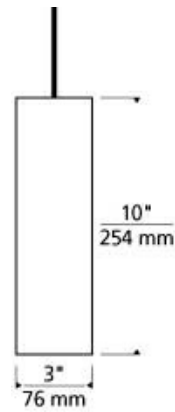

700 _____ VNE _____

JOB NAME _____

NOTES _____

VANE PENDANT

SPECIFICATIONS

HARDWARE MATERIAL	Metal
SHADE MATERIAL	Metal
NET WEIGHT	3 lbs
HEIGHT	10in
WIDTH	3in
LENGTH	
UP LIGHT / DOWN LIGHT / BOTH?	
WET LISTED	
DAMP LISTED	
DRY LISTED	Yes
MIN. HANGING HEIGHT	10in
MAX HANGING HEIGHT	82in
SLOPED CEILING ADAPTABLE?	No
GENERAL LISTING	ETL Listed
INCLUDES	