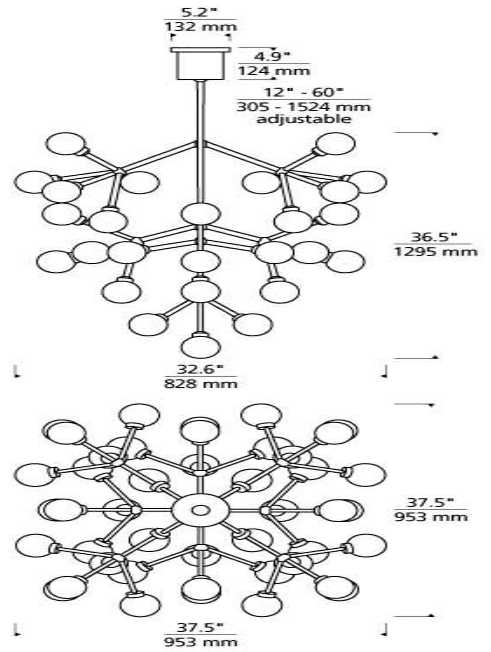

## LAMPING

Includes (45) 2.6 watt, 67 delivered lumen (3015 total delivered lumens), 2700K LED modules. Fixture provided with 60 inches of variable rigid stems (includes one 12 inch & two 24 inch stems) in coordinating finish. Dimmable with most LED compatible ELV dimmers. Can be installed on a sloped ceiling up to 45°.

## SPECIFICATIONS

HARDWARE MATERIAL	Metal
SHADE MATERIAL	Glass
NET WEIGHT	16 lbs
HEIGHT	36.5in
WIDTH	32.6in
LENGTH	32.6in
UP LIGHT / DOWN LIGHT / BOTH?	
WET LISTED	
DAMP LISTED	Yes
DRY LISTED	
MIN. HANGING HEIGHT	53.4in
MAX HANGING HEIGHT	101.4in
TOTAL CORD LENGTH	
TOTAL STEM LENGTH	Up to 60in
STEM QTY	3
SLOPED CEILING ADAPTABLE?	Yes
GENERAL LISTING	ETL Listed
INCLUDES	