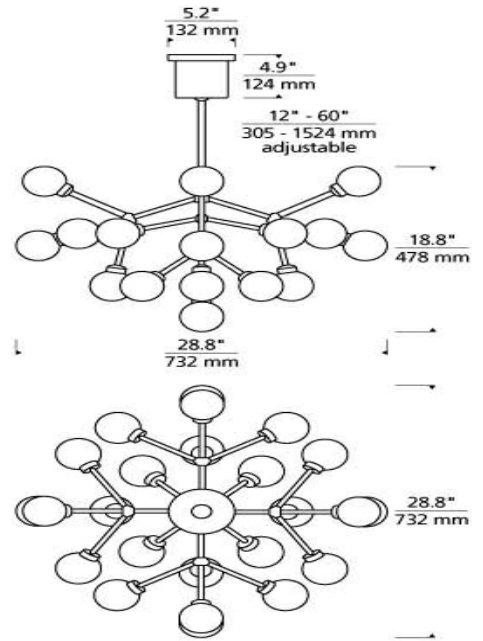

## LAMPING

Includes (25) 2.6 watt, 67 delivered lumen (1675 total delivered lumens), 2700K LED modules. Fixture provided with 36 inches of variable rigid stems (includes (1) 12 inch & two 24 inch) in coordinating finish. Dimmable with most LED compatible ELV dimmers. Can be installed on a sloped ceiling up to 45°.

## SPECIFICATIONS

HARDWARE MATERIAL	Metal
SHADE MATERIAL	Glass
NET WEIGHT	12 lbs
HEIGHT	18.8in
WIDTH	28.8in
LENGTH	28.8in
UP LIGHT / DOWN LIGHT / BOTH?	
WET LISTED	
DAMP LISTED	Yes
DRY LISTED	
MIN. HANGING HEIGHT	35.7in
MAX HANGING HEIGHT	83.7in
TOTAL CORD LENGTH	
TOTAL STEM LENGTH	Up to 60in
STEM QTY	3
SLOPED CEILING ADAPTABLE?	Yes
GENERAL LISTING	ETL Listed
INCLUDES	