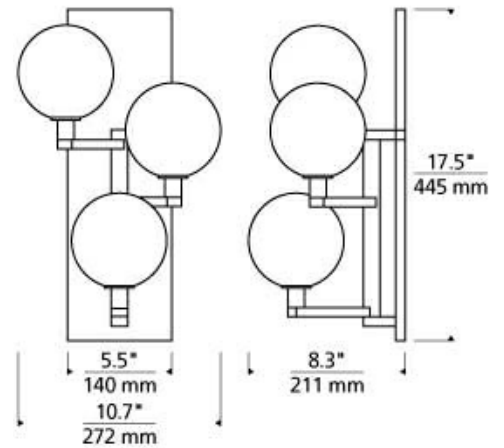

## ORDERING INFORMATION

700WSGMB SHAPE OR SIZE	COLOR	FINISH	LAMP
T TRIPLE	C CLEAR	R AGED BRASS S SATIN NICKEL	NO LAMP -LED927 LED T6 90 CRI 2700K 120V (T20/T24)

700WSGMB \_\_\_\_\_

JOB NAME \_\_\_\_\_

NOTES \_\_\_\_\_

## SPECIFICATIONS

HARDWARE MATERIAL	Metal
SHADE MATERIAL	Glass
NET WEIGHT	9.5 lbs
HEIGHT	17.5in
WIDTH	8.3in
LENGTH	10.7in
MIN. EXTENSION FROM WALL	8.3in
UP LIGHT / DOWN LIGHT / BOTH?	
WET LISTED	
DAMP LISTED	
DRY LISTED	
UP / DOWN	
HORIZONTAL / VERTICAL	
WALL / CEILING MOUNT	
SLOPED CEILING ADAPTABLE?	No
GENERAL LISTING	ETL Listed
ADA COMPLIANT	
INCLUDES	