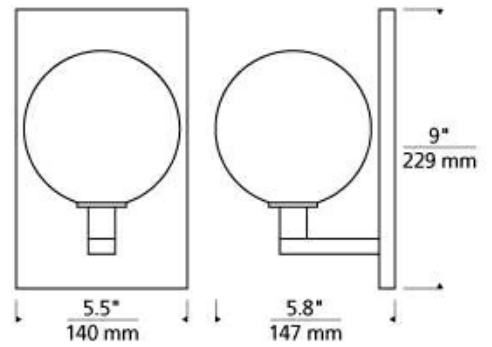

## ORDERING INFORMATION

| 700WSGMB SHAPE OR SIZE | COLOR   | FINISH                         | LAMP  |
|------------------------|---------|--------------------------------|---|
| S SINGLE               | C CLEAR | R AGED BRASS<br>S SATIN NICKEL | NO LAMP<br>-LED927 LED T6 90 CRI 2700K 120V (T20/T24) |

# GAMBIT SINGLE WALL

## SPECIFICATIONS

|                               |            |
|-------------------------------|------------|
| HARDWARE MATERIAL             | Metal      |
| SHADE MATERIAL                | Glass      |
| NET WEIGHT                    | 4 lbs      |
| HEIGHT                        | 9in        |
| WIDTH                         | 5.8in      |
| LENGTH                        | 5.5in      |
| MIN. EXTENSION FROM WALL      | 5.8in      |
| UP LIGHT / DOWN LIGHT / BOTH? |            |
| WET LISTED                    |            |
| DAMP LISTED                   |            |
| DRY LISTED                    |            |
| UP / DOWN                     |            |
| HORIZONTAL / VERTICAL         |            |
| WALL / CEILING MOUNT          |            |
| GENERAL LISTING               | ETL Listed |
| ADA COMPLIANT                 |            |
| INCLUDES                      |            |