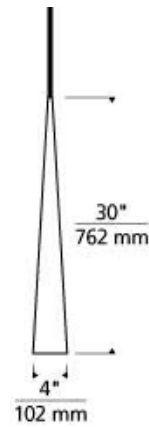

Note: Note: MP includes 4" Round Flush Canopy.

700 \_\_\_\_\_ SUM \_\_\_\_\_

JOB NAME \_\_\_\_\_

NOTES \_\_\_\_\_

## SPECIFICATIONS

HARDWARE MATERIAL	Metal
SHADE MATERIAL	Metal
NET WEIGHT	3 lbs
HEIGHT	30in
WIDTH	4in
LENGTH	
UP LIGHT / DOWN LIGHT / BOTH?	
WET LISTED	
DAMP LISTED	
DRY LISTED	Yes
MIN. HANGING HEIGHT	30in
MAX HANGING HEIGHT	102in
TOTAL CORD LENGTH	72in
TOTAL STEM LENGTH	
STEM QTY	
SLOPED CEILING ADAPTABLE?	No
GENERAL LISTING	ETL Listed
INCLUDES	