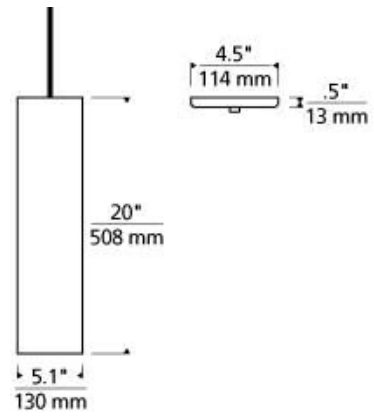

SPECIFICATIONS

HARDWARE MATERIAL	Metal
SHADE MATERIAL	Metal
NET WEIGHT	5.5 lbs
HEIGHT	20in
WIDTH	5.1in
LENGTH	5.1in
UP LIGHT / DOWN LIGHT / BOTH?	
WET LISTED	
DAMP LISTED	Yes
DRY LISTED	
MIN. HANGING HEIGHT	26.5in
MAX HANGING HEIGHT	92.5in
TOTAL CORD LENGTH	72in
TOTAL STEM LENGTH	
STEM QTY	
SLOPED CEILING ADAPTABLE?	Yes
GENERAL LISTING	ETL Listed
INCLUDES	