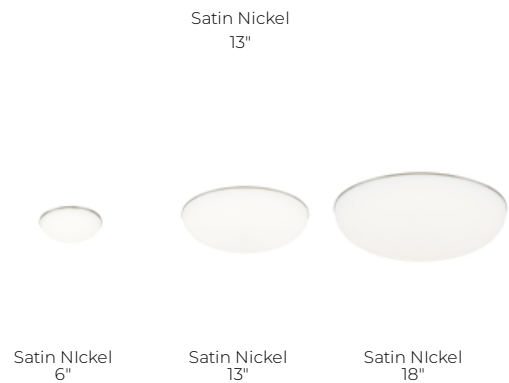

## PRODUCT FEATURES

- Sleek minimalist design perfect for contemporary to modern ceiling light applications
- Offered in three diameters for highly flexible use in residential or commercial settings
- Choice of warm 2700K or cooler 3000K LED color temperature for tailored light output
- High 90 CRI for highly accurate color reproduction and improved quality of light
- High quality integrated LED lamping with glare-free, optic-grade acrylic light diffusion
- Protected by a 5-year warranty

## LAMPING

Plus, its three graduated diameters of 6", 13" and 18" - each with relatively scaled and impactful light output - make this sleek flush mount ceiling fixture incredibly scalable for use in hospitality and commercial applications alike. Choice of a warm 2700K or a cooler 3000K color temperature allow for further customization for the contemporary space you intend to illuminate. The Megan can also be mounted on a wall as a stylish ADA-compliant wall sconce light. 6in diameter includes 12 watt, 631 delivered lumen, 2700K or 3000K LED module. 13in diameter includes 42 watt, 2004 delivered lumen, 2700K or 3000K LED module. 18in diameter includes 53 watt, 2834 delivered lumen, 2700K or 3000K LED module.

## ORDERING INFORMATION

700FMMGN LENGTH (A)	FINISH	LAMP
6 6"	S SATIN NICKEL	-LED927 LED 90 CRI 2700K 120V
13 13"		-LED927-277 LED 90 CRI 2700K 277V
18 18"		-LED930 LED 90 CRI 3000K 120V
		-LED930-277 LED 90 CRI 3000K 277V

## SPECIFICATIONS

HARDWARE MATERIAL	Metal
SHADE MATERIAL	Acrylic
NET WEIGHT	3.5 lbs
HEIGHT	2.7in
WIDTH	13in
LENGTH	13in
UP LIGHT / DOWN LIGHT / BOTH?	
WET LISTED	
DAMP LISTED	Yes
DRY LISTED	
WALL / CEILING MOUNT	
SLOPED CEILING ADAPTABLE?	No
GENERAL LISTING	ETL Listed
INCLUDES	