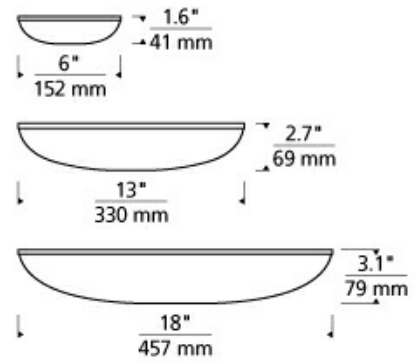

## LAMPING

Plus, its three graduated diameters of 6", 13" and 18" - each with relatively scaled and impactful light output - make this sleek flush mount ceiling fixture incredibly scalable for use in hospitality and commercial applications alike. Choice of a warm 2700K or a cooler 3000K color temperature allow for further customization for the contemporary space you intend to illuminate. The Megan can also be mounted on a wall as a stylish ADA-compliant wall sconce light. 6in diameter includes 12 watt, 631 delivered lumen, 2700K or 3000K LED module. 13in diameter includes 42 watt, 2004 delivered lumen, 2700K or 3000K LED module. 18in diameter includes 53 watt, 2834 delivered lumen, 2700K or 3000K LED module.

## ORDERING INFORMATION

700FMMGN LENGTH (A)	FINISH	LAMP
6 6"	S SATIN NICKEL	-LED927 LED 90 CRI 2700K 120V
13 13"		-LED927-277 LED 90 CRI 2700K 277V
18 18"		-LED930 LED 90 CRI 3000K 120V
		-LED930-277 LED 90 CRI 3000K 277V

## SPECIFICATIONS

HARDWARE MATERIAL	Metal
SHADE MATERIAL	Acrylic
NET WEIGHT	3.5 lbs
HEIGHT	2.7in
WIDTH	13in
LENGTH	13in
UP LIGHT / DOWN LIGHT / BOTH?	
WET LISTED	
DAMP LISTED	Yes
DRY LISTED	
WALL / CEILING MOUNT	
SLOPED CEILING ADAPTABLE?	No
GENERAL LISTING	ETL Listed
INCLUDES	