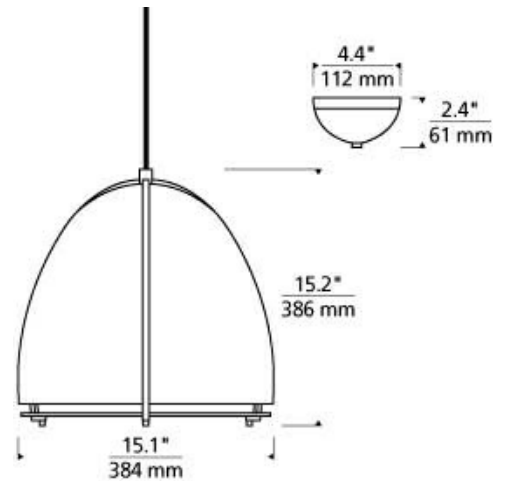

700 _____ PRVP _____

JOB NAME _____

NOTES _____

PARAVO PENDANT

SPECIFICATIONS

HARDWARE MATERIAL	Metal
SHADE MATERIAL	Fiberglass
NET WEIGHT	10.5 lbs
HEIGHT	15.2in
WIDTH	15.1in
LENGTH	15.1in
UP LIGHT / DOWN LIGHT / BOTH?	
WET LISTED	
DAMP LISTED	Yes
DRY LISTED	
MIN. HANGING HEIGHT	23.5in
MAX HANGING HEIGHT	161.6in
TOTAL CORD LENGTH	144in
TOTAL STEM LENGTH	
STEM QTY	
SLOPED CEILING ADAPTABLE?	Yes
GENERAL LISTING	ETL Listed
INCLUDES	