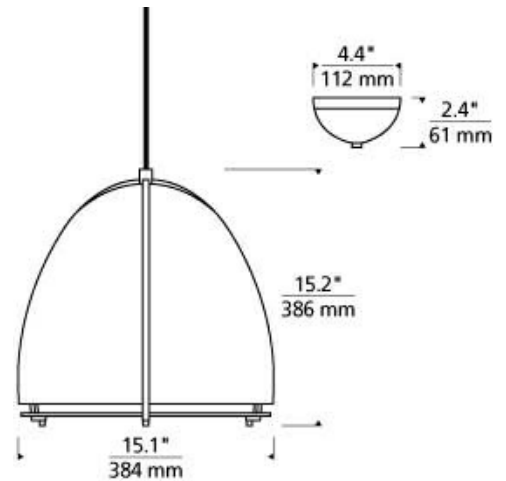

## SPECIFICATIONS

HARDWARE MATERIAL	Metal
SHADE MATERIAL	Fiberglass
NET WEIGHT	10.5 lbs
HEIGHT	15.2in
WIDTH	15.1in
LENGTH	15.1in
UP LIGHT / DOWN LIGHT / BOTH?	
WET LISTED	
DAMP LISTED	Yes
DRY LISTED	
MIN. HANGING HEIGHT	23.5in
MAX HANGING HEIGHT	161.6in
TOTAL CORD LENGTH	144in
TOTAL STEM LENGTH	
STEM QTY	
SLOPED CEILING ADAPTABLE?	Yes 45° Max
GENERAL LISTING	ETL Listed
INCLUDES	