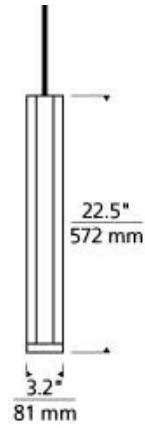

Aged Brass
Large

LAMPING

Rated for (1) 50 watt max bi-pin lamp/Dimmable with low-voltage electronic magnetic dimmer. (based on the transformer)(Lamp Not Included). LED includes 12 volt 8 watt, 435 delivered lumens, 3000K, replaceable SORRA LED MR16 Ships with six feet of field-cutable cable. Dimmable with low-voltage electronic or magnetic dimmer (based on the transformer).

Note: Note: MP includes 4" Round Flush Canopy.

Note: Aged Brass finish includes Satin Nickel system hardware.

700 _____ BLK _____

JOB NAME _____

NOTES _____

BLOK LARGE PENDANT

SPECIFICATIONS

HARDWARE MATERIAL	Metal
SHADE MATERIAL	Steel
NET WEIGHT	1.5 lbs
HEIGHT	22.5in
WIDTH	3.2in
LENGTH	3.2in
UP LIGHT / DOWN LIGHT / BOTH?	
WET LISTED	
DAMP LISTED	
DRY LISTED	Yes
MIN. HANGING HEIGHT	
MAX HANGING HEIGHT	
SLOPED CEILING ADAPTABLE?	No
GENERAL LISTING	ETL Listed
INCLUDES	