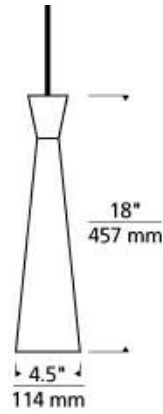

Note. Note. MP includes 4" Round Flush Canopy.
 Antique Bronze is not available for Kable Lite.
 Chrome not offered on Monorail & Two-Circuit Monorail.

700 _____ WDS _____

JOB NAME _____

NOTES _____

WINDSOR PENDANT

SPECIFICATIONS

HARDWARE MATERIAL	Metal
SHADE MATERIAL	
NET WEIGHT	1 lbs
HEIGHT	18in
WIDTH	4.5in
LENGTH	4.5in
UP LIGHT / DOWN LIGHT / BOTH?	
WET LISTED	
DAMP LISTED	Yes
DRY LISTED	
MIN. HANGING HEIGHT	
MAX HANGING HEIGHT	72in
SLOPED CEILING ADAPTABLE?	No
GENERAL LISTING	ETL Listed
INCLUDES	