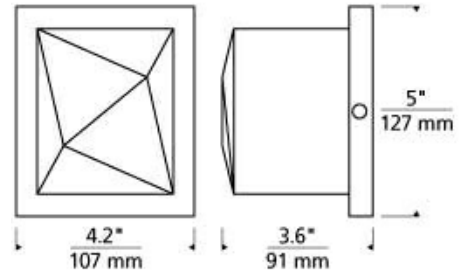

NOTES _____

CAFE WALL

SPECIFICATIONS

HARDWARE MATERIAL	Metal
SHADE MATERIAL	Acrylic
NET WEIGHT	1.5 lbs
HEIGHT	5in
WIDTH	3.6in
LENGTH	4.2in
MIN. EXTENSION FROM WALL	3.6in
UP LIGHT / DOWN LIGHT / BOTH?	
WET LISTED	
DAMP LISTED	Yes
DRY LISTED	
UP / DOWN	
HORIZONTAL / VERTICAL	
WALL / CEILING MOUNT	
GENERAL LISTING	
ADA COMPLIANT	
INCLUDES	