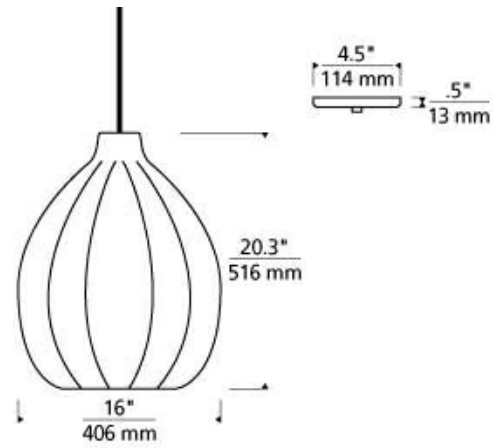

700 _____ HARP _____

JOB NAME _____

NOTES _____

HARPER PENDANT

SPECIFICATIONS

HARDWARE MATERIAL	Metal
SHADE MATERIAL	Glass
NET WEIGHT	13 lbs
HEIGHT	20.3in
WIDTH	16in
LENGTH	16in
UP LIGHT / DOWN LIGHT / BOTH?	
WET LISTED	
DAMP LISTED	Yes
DRY LISTED	
MIN. HANGING HEIGHT	26.8in
MAX HANGING HEIGHT	92.8in
TOTAL CORD LENGTH	72in
TOTAL STEM LENGTH	
STEM QTY	
SLOPED CEILING ADAPTABLE?	Yes
GENERAL LISTING	ETL Listed
INCLUDES	