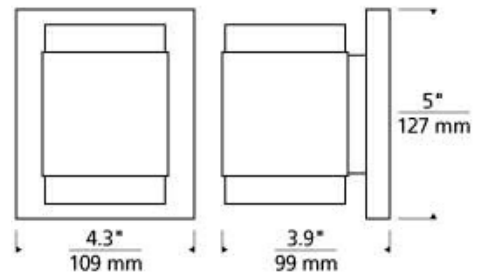

700WSVOTR _____

JOB NAME _____

NOTES _____

VOTO WALL ROUND

SPECIFICATIONS

HARDWARE MATERIAL	Metal
SHADE MATERIAL	Glass
NET WEIGHT	2 lbs
HEIGHT	5in
WIDTH	3.9in
LENGTH	4.3in
MIN. EXTENSION FROM WALL	
UP LIGHT / DOWN LIGHT / BOTH?	
WET LISTED	
DAMP LISTED	
DRY LISTED	
UP / DOWN	
HORIZONTAL / VERTICAL	
WALL / CEILING MOUNT	
SLOPED CEILING ADAPTABLE?	No
GENERAL LISTING	ETL Listed
ADA COMPLIANT	
INCLUDES	