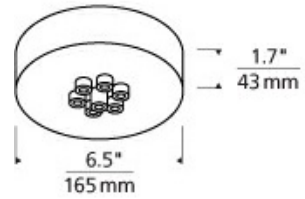

## SPECIFICATIONS

HARDWARE MATERIAL	Metal
SHADE MATERIAL	
NET WEIGHT	
HEIGHT	1.7in
WIDTH	6.5in
LENGTH	
WET LISTED	
DAMP LISTED	
DRY LISTED	
SLOPED CEILING ADAPTABLE?	No
GENERAL LISTING	ETL Listed
INCLUDES	