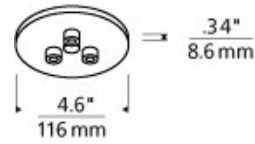

## SPECIFICATIONS

HARDWARE MATERIAL	Metal
SHADE MATERIAL	
NET WEIGHT	
HEIGHT	0.3in
WIDTH	4.5in
LENGTH	
WET LISTED	
DAMP LISTED	
DRY LISTED	
SLOPED CEILING ADAPTABLE?	No
GENERAL LISTING	ETL Listed
INCLUDES	