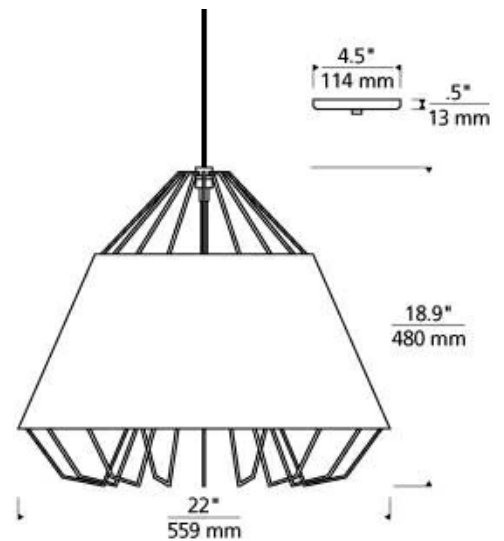

LAMPING

Black, satin nickel, and white finish options ship with satin nickel canopy and hardware. Rated for (1) 60w max, E26 medium base lamp (Lamp Not Included). LED includes (1) 120 volt, 8 watt medium base 3000K LED PAR 20 lamp. Fixture provided with six feet of field-cuttable cloth cord. Dimmable with most LED compatible ELV and TRIAC dimmers.

700 _____ ATCP _____

JOB NAME _____

NOTES _____

ARTIC PENDANT

SPECIFICATIONS

HARDWARE MATERIAL	Metal
SHADE MATERIAL	Metal
NET WEIGHT	5 lbs
HEIGHT	18.9in
WIDTH	22in
LENGTH	22in
UP LIGHT / DOWN LIGHT / BOTH?	
WET LISTED	
DAMP LISTED	Yes
DRY LISTED	
MIN. HANGING HEIGHT	25.4in
MAX HANGING HEIGHT	91.4in
TOTAL CORD LENGTH	72in
TOTAL STEM LENGTH	
STEM QTY	
SLOPED CEILING ADAPTABLE?	Yes
GENERAL LISTING	ETL Listed
INCLUDES	