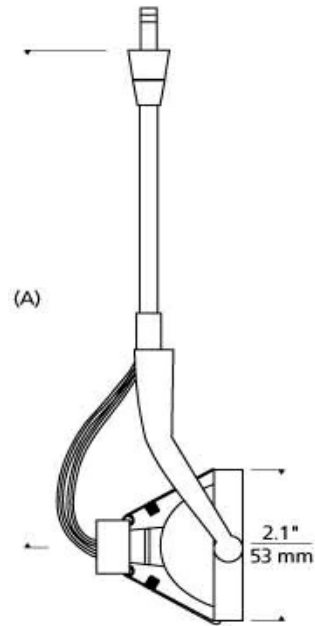

SPORTSTER HEAD

PRODUCT FEATURES

- Simple in design but extremely functional, featuring a minimal stylish head
- Converges with MR16 lamping (sold separately) and is fully dimmable
- Available in a contemporary satin nickel finish and six distinct stem lengths
- Complementary Monopoint or Monorail systems available by Tech Lighting
- Ideal for commercial and residential lighting applications
- Protected by a 5-year warranty

LAMPING

Eggcrate louver included. Low-voltage, MR16 lamp of up to 50 watts (not included).

With Eggcrate Louver

Straight

With Eggcrate Louver

ORDERING INFORMATION

700	SYSTEM	SS6	LENGTH (A)	FINISH
	FJ FREEJACK		04 4.5"	S SATIN NICKEL
	MP MONOPOINT		06 6"	
	MO MONORAIL		12 12"	
	MO2 TWO-CIRCUIT MONORAIL			
	WMO WALL MONORAIL			

Note: MP includes 4" Round Flush Canopy.

700 _____ SS6 _____

JOB NAME _____

NOTES _____

SPORTSTER HEAD

SPECIFICATIONS

HARDWARE MATERIAL	Metal
SHADE MATERIAL	
NET WEIGHT	0.94 lbs
HEIGHT	4.5in
WIDTH	2.1in
LENGTH	
BEAM SPREAD	
UP LIGHT / DOWN LIGHT / BOTH?	
WET LISTED	
DAMP LISTED	
DRY LISTED	
MIN. HANGING HEIGHT	
MAX HANGING HEIGHT	
TOTAL CORD LENGTH	
SLOPED CEILING ADAPTABLE?	No
GENERAL LISTING	ETL Listed
INCLUDES	