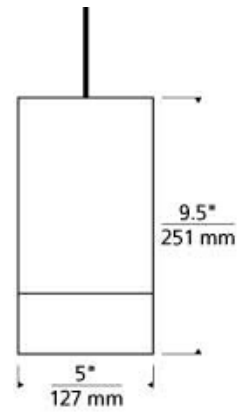

700 _____ TPO _____

JOB NAME _____

NOTES _____

TOPO PENDANT

SPECIFICATIONS

HARDWARE MATERIAL	Metal
SHADE MATERIAL	Fabric
NET WEIGHT	3 lbs
HEIGHT	9.5in
WIDTH	5in
LENGTH	5in
UP LIGHT / DOWN LIGHT / BOTH?	
WET LISTED	
DAMP LISTED	
DRY LISTED	
MIN. HANGING HEIGHT	9.5in
MAX HANGING HEIGHT	81.5in
SLOPED CEILING ADAPTABLE?	No
GENERAL LISTING	ETL Listed
INCLUDES	