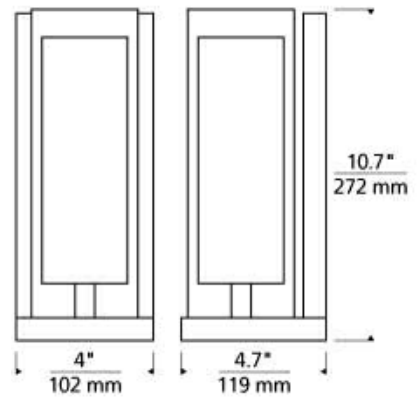

700WSJDN _____

JOB NAME _____

NOTES _____

SPECIFICATIONS

HARDWARE MATERIAL	Metal
SHADE MATERIAL	Glass
NET WEIGHT	7 lbs
HEIGHT	10.7in
WIDTH	4.7in
LENGTH	4in
MIN. EXTENSION FROM WALL	4.7in
UP LIGHT / DOWN LIGHT / BOTH?	
WET LISTED	
DAMP LISTED	
DRY LISTED	
UP / DOWN	
HORIZONTAL / VERTICAL	
WALL / CEILING MOUNT	
GENERAL LISTING	
ADA COMPLIANT	
INCLUDES	