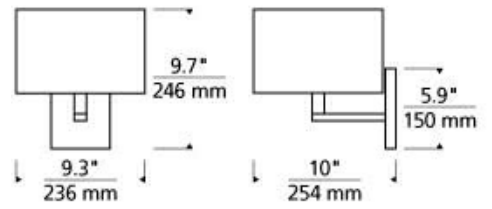

700WSCHL _____

JOB NAME _____

NOTES _____

CHELSEA WALL

SPECIFICATIONS

HARDWARE MATERIAL	Metal
SHADE MATERIAL	Glass
NET WEIGHT	
HEIGHT	9.7in
WIDTH	10in
LENGTH	
MIN. EXTENSION FROM WALL	
UP LIGHT / DOWN LIGHT / BOTH?	
WET LISTED	
DAMP LISTED	
DRY LISTED	
UP / DOWN	
HORIZONTAL / VERTICAL	
WALL / CEILING MOUNT	
SLOPED CEILING ADAPTABLE?	No
GENERAL LISTING	ETL Listed
ADA COMPLIANT	
INCLUDES	