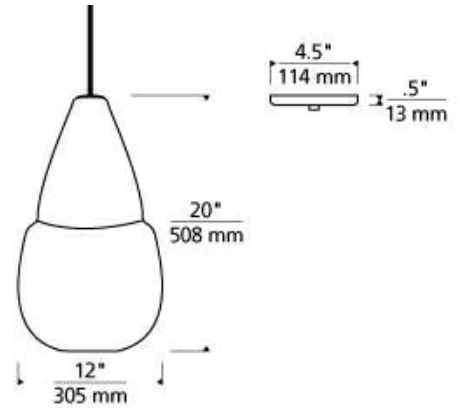

## SPECIFICATIONS

HARDWARE MATERIAL	Metal
SHADE MATERIAL	Glass
NET WEIGHT	8 lbs
HEIGHT	20in
WIDTH	12in
LENGTH	12in
UP LIGHT / DOWN LIGHT / BOTH?	
WET LISTED	
DAMP LISTED	Yes
DRY LISTED	
MIN. HANGING HEIGHT	26.5in
MAX HANGING HEIGHT	164.5in
TOTAL CORD LENGTH	144in
TOTAL STEM LENGTH	
STEM QTY	
SLOPED CEILING ADAPTABLE?	Yes
GENERAL LISTING	ETL Listed
INCLUDES	