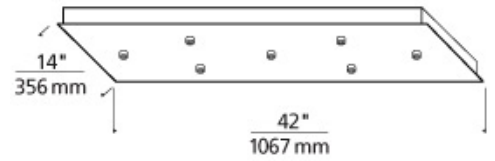

LAMPING

42"L x 14"W x 2.5" Depth Drywall anchors included for additional support. Includes electronic transformers and 7 low-voltage FreeJack ports.

Metal

Metal

ORDERING INFORMATION

700FJLD7	SHAPE OR SIZE	COLOR	FINISH	VOLTAGE
	RECTANGLE 7 PORT LINEAR INTEGRAL TRANSFORMER	T METAL	Z ANTIQUE BRONZE S SATIN NICKEL	-LED 120V IN/12V OUT LED

For use with any seven 12 Volt LED FreeJack pendants (sold separately). Consult factory for use with 12 volt LED FreeJack Heads.

700FJLD7

JOB NAME

NOTES

SPECIFICATIONS

HARDWARE MATERIAL	Metal
SHADE MATERIAL	
NET WEIGHT	35 lbs
HEIGHT	2in
WIDTH	14in
LENGTH	
WET LISTED	
DAMP LISTED	
DRY LISTED	
SLOPED CEILING ADAPTABLE?	No
GENERAL LISTING	ETL Listed
INCLUDES	