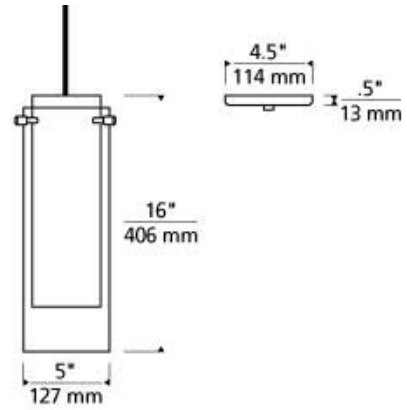

700 _____ ECGP _____

JOB NAME _____

NOTES _____

ECHO GRANDE PENDANT

SPECIFICATIONS

HARDWARE MATERIAL	Metal
SHADE MATERIAL	Glass
NET WEIGHT	4.5 lbs
HEIGHT	16in
WIDTH	5in
LENGTH	5in
UP LIGHT / DOWN LIGHT / BOTH?	
WET LISTED	
DAMP LISTED	Yes
DRY LISTED	
MIN. HANGING HEIGHT	22.5in
MAX HANGING HEIGHT	88.5in
TOTAL CORD LENGTH	72in
TOTAL STEM LENGTH	
STEM QTY	
SLOPED CEILING ADAPTABLE?	
GENERAL LISTING	
INCLUDES	

LAMPING SPECIFICATIONS

	LED LAMP	INTEGRATED LED	NON LED	NO LAMP
DELIVERED LUMENS	706.9			
WATTS	9.5			
MAX WATTAGE PER BULB	75W		75W	
INPUT VOLTAGE	120V		120V	
DIMMING TYPE*	ELV, TRIAC		ELV, TRIAC	
CCT	2700K			
CRI	90 CRI			
LED LIFETIME				
L70				
AVERAGE BULB HOURS	25000			
FIELD SERVICEABLE LED				
LAMP BASE	E26 Medium Base		E26 Medium Base	
LAMP SHAPE	T6		T6	
LAMP INCLUDED?	Y		Y	
WARRANTY**	1 Year		1 Year	